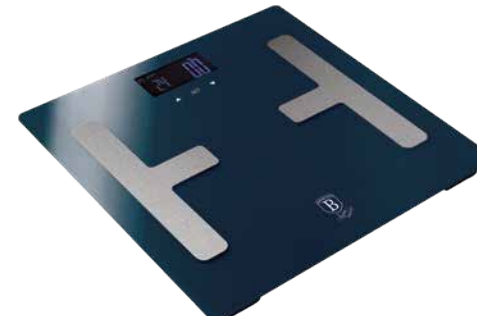

BODY FAT SCALE

Item number   Pcs/ctn
BH-9101   6

BODY FAT ANALYSIS
BONE MASS
LCD DISPLAY
CAPACITY 150 KG
BODY WATER ANALYSIS
MUSCLE MASS
BMI
MEMORY FOR 10 PEOPLE