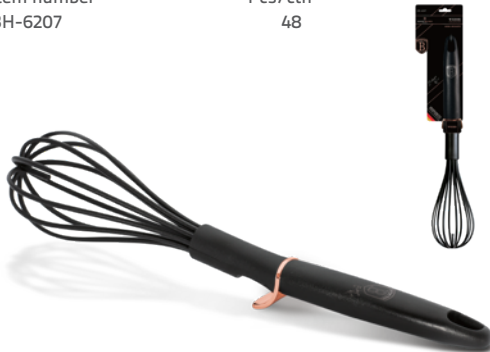

WHISK

Item number BH-6207 Pcs/ctn 48