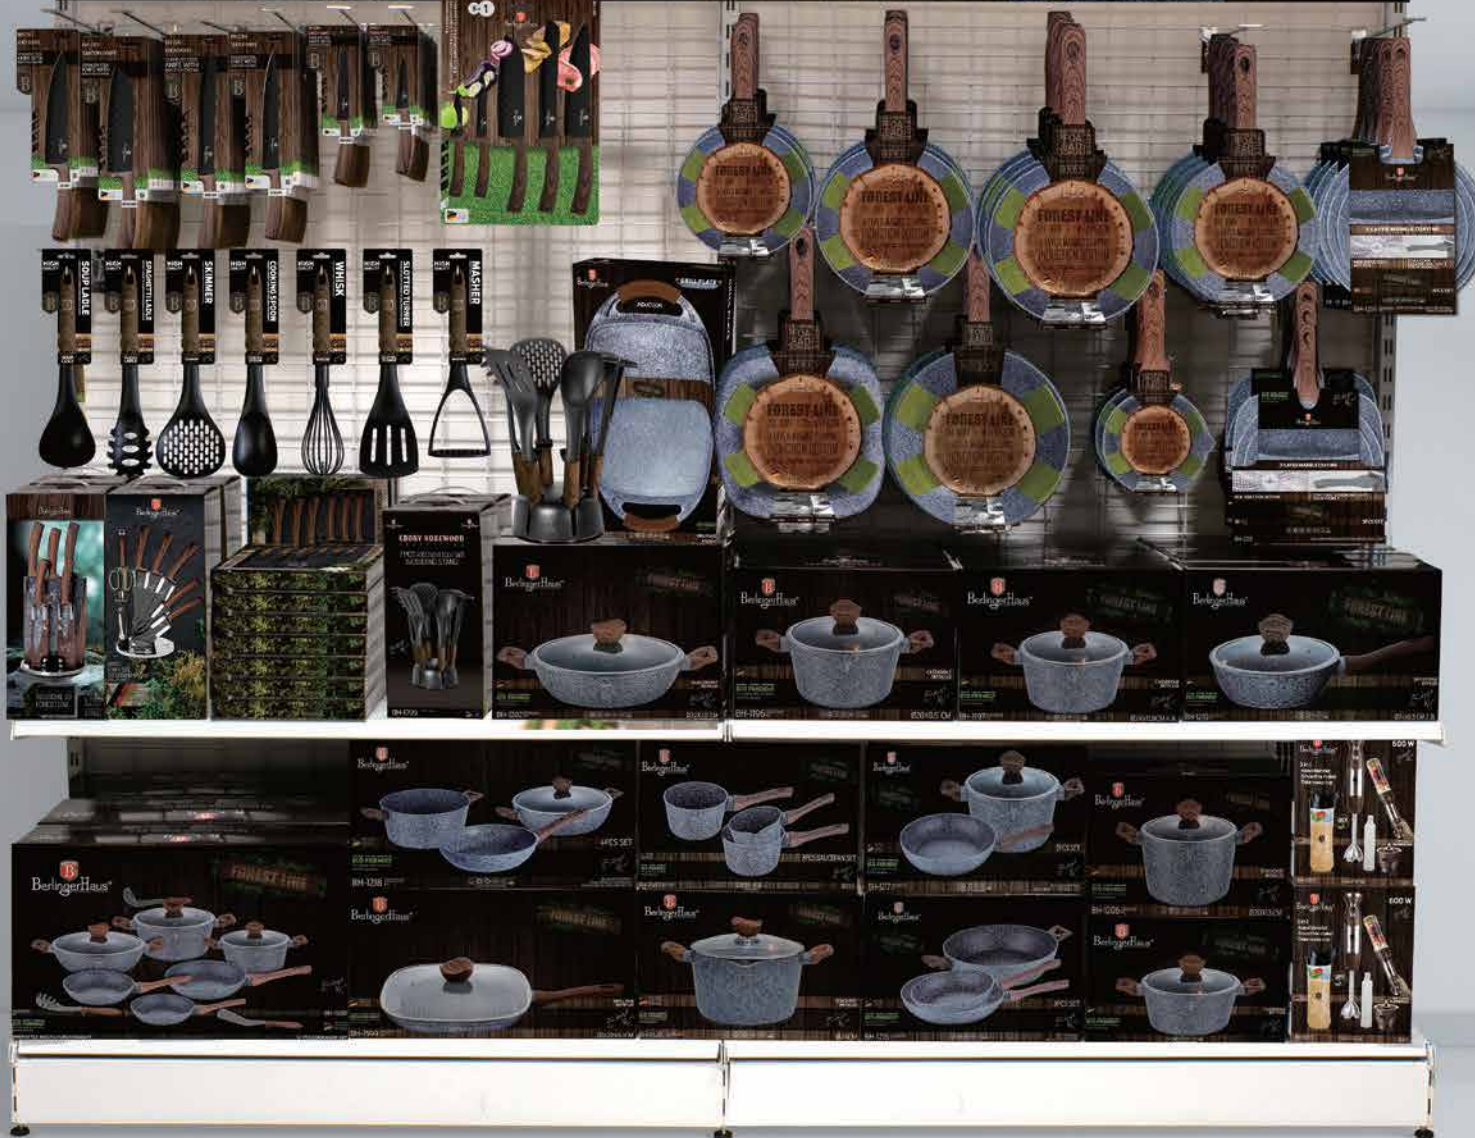

CAPACITY 150 KG

MEMORY FOR 10 PEOPLE

NEW

WHEN STYLE MEETS FUNCTIONALITY

BH-2505

BH-1211N

BH-1528

— By —
BerlingerHaus
PROFESSIONAL PRECISION