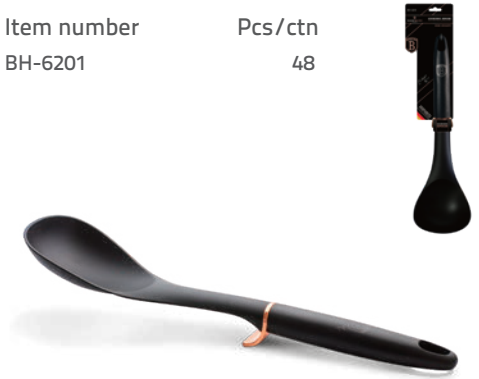

COOKING SPOON

Item number BH-6201 Pcs/ctn 48