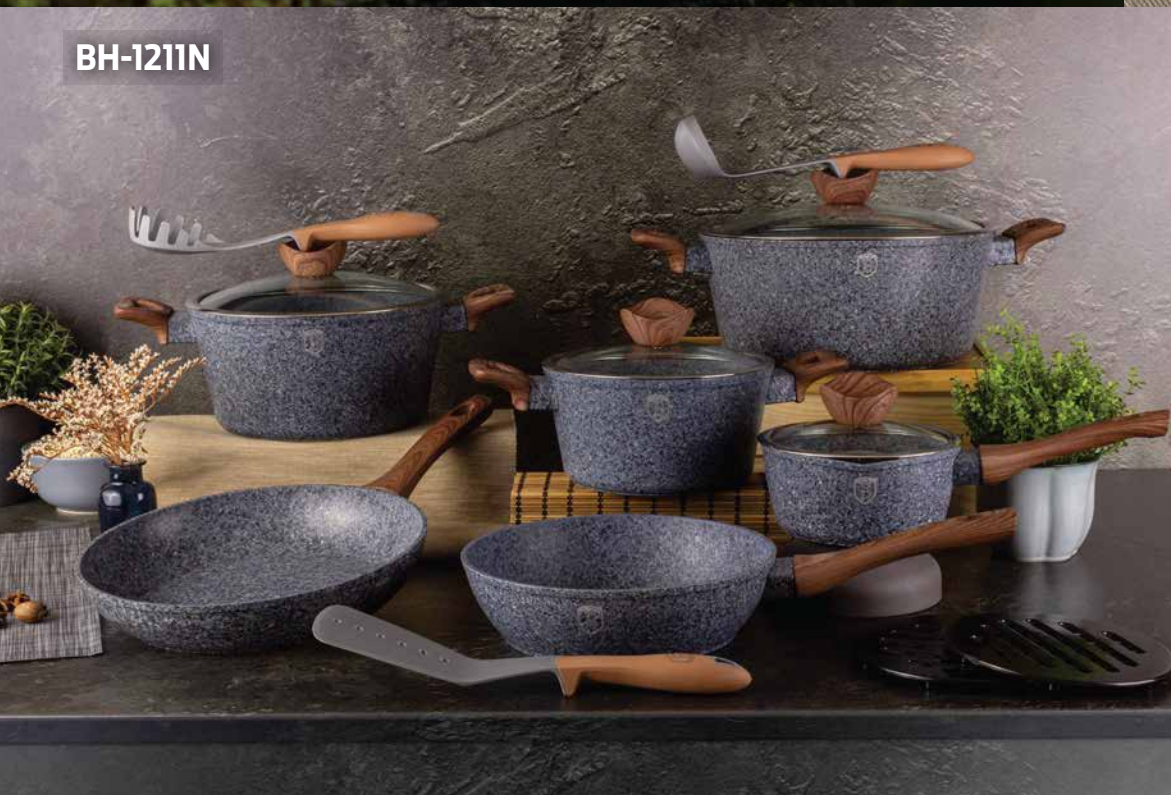

CAPACITY 150 KG

MEMORY FOR 10 PEOPLE

NEW

WHEN STYLE MEETS FUNCTIONALITY

BH-2505

BH-1211N

BH-1528

— By —
BerlingerHaus
PROFESSIONAL PRECISION