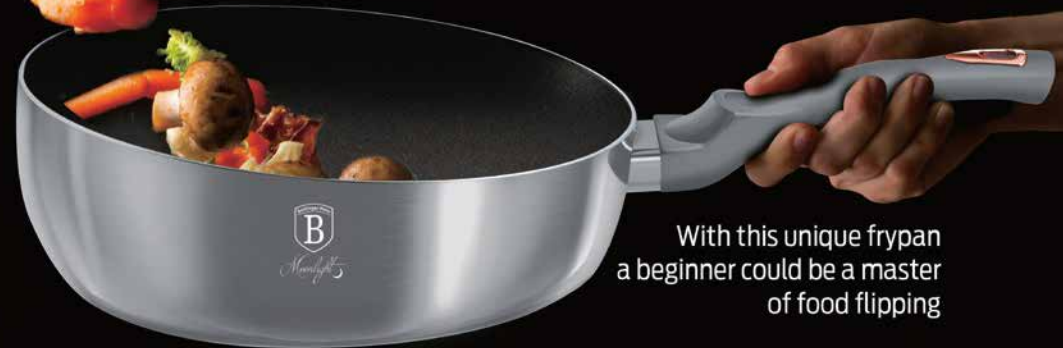

Thanks for the **detachable handle**,
its **ovensafe**

BH-6081
BH-6082

This convenience lid
make your life easier

BH-6022

BH-6006

DESIGNED
FOR FLIPPING
TOSSING
& TURNING

Moonlight

With this unique frypan
a beginner could be a master
of food flipping