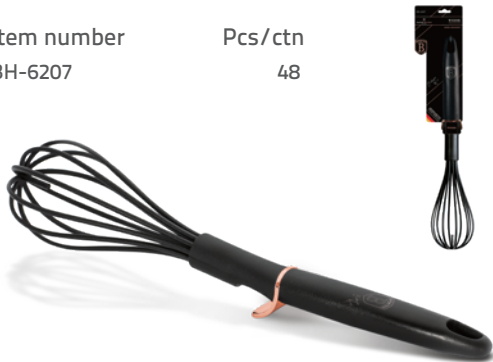

WHISK

Item number BH-6207 Pcs/ctn 48