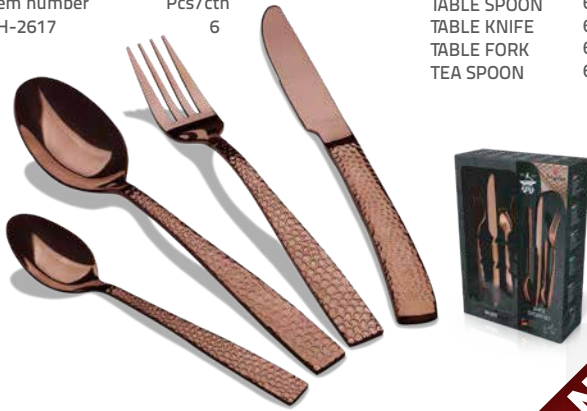

24 PCS CUTLERY SET

Item number	Pcs/ctn	TABLE SPOON	6PCS
BH-2355	10	TABLE KNIFE	6PCS
		TABLE FORK	6PCS
		TEA SPOON	6PCS

16 PCS CUTLERY SET

Item number	Pcs/ctn	TABLE SPOON	4PCS
BH-2354	10	TABLE KNIFE	4PCS
		TABLE FORK	4PCS
		TEA SPOON	4PCS

24 PCS CUTLERY SET

Item number	Pcs/ctn	TABLE SPOON	6PCS
BH-2623	6	TABLE KNIFE	6PCS
		TABLE FORK	6PCS
		TEA SPOON	6PCS

NEW

24 PCS CUTLERY SET

Item number	Pcs/ctn	TABLE SPOON	6PCS
BH-2617	6	TABLE KNIFE	6PCS
		TABLE FORK	6PCS
		TEA SPOON	6PCS

NEW

24 PCS CUTLERY SET

Item number	Pcs/ctn	TABLE SPOON	6PCS
BH-2621	6	TABLE KNIFE	6PCS
		TABLE FORK	6PCS
		TEA SPOON	6PCS

NEW

24 PCS CUTLERY SET

Item number	Pcs/ctn	TABLE SPOON	6PCS
BH-2619	6	TABLE KNIFE	6PCS
		TABLE FORK	6PCS
		TEA SPOON	6PCS