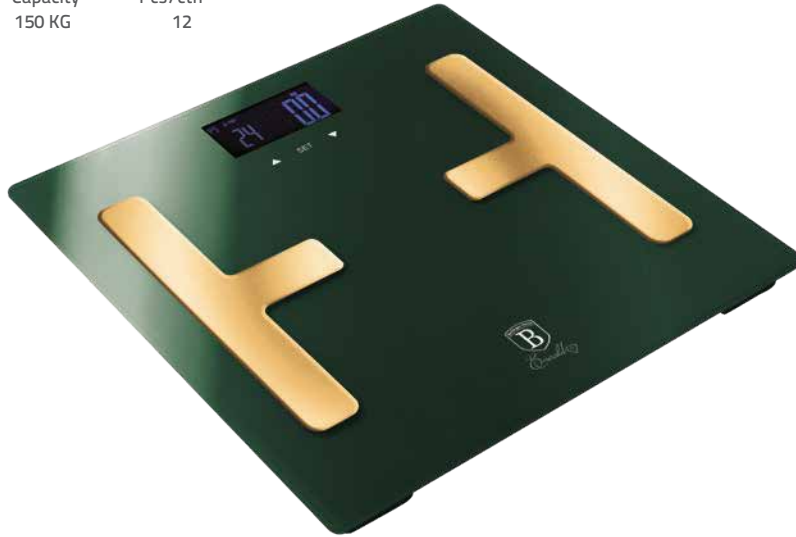

BODY FAT SCALE

Item number   Capacity   Pcs/ctn
BH-9108   150 KG   12

NEW

KITCHEN SCALE

Item number   Capacity   Pcs/ctn
BH-9111   5 KG   6