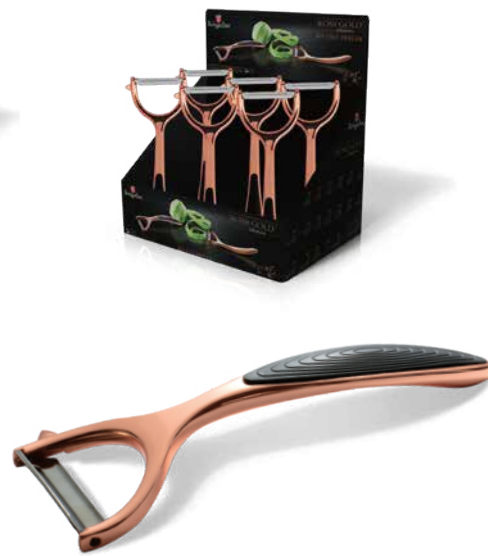

18/10
STAINLESS
STEEL

NEW

7PCS SPICE RACK

Item number BH-1992 Pcs/ctn 8

PEELER

Item number BH-1503 Pcs/ctn 48

GARLIC PRESSER

Item number BH-1502 Pcs/ctn 48