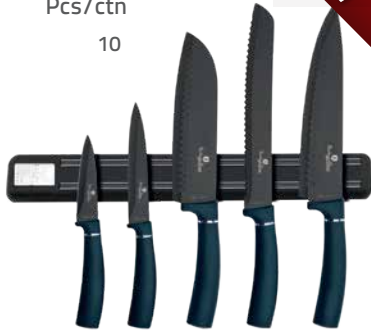

Item number	Size	Pcs/ctn
BH-1552	39X27 X7.5CM	12

NEW

12-CUPS MUFFIN PAN

Item number	Size	Pcs/ctn
BH-1551	35X26.5X3CM	12

NEW

6PCS KNIFE SET WITH MAGNETIC HANGER

NEW

Item number	Size	Pcs/ctn
BH-2537		10
CHEF KNIFE	20CM	
BREAD KNIFE	20CM	
SANTOKU KNIFE	17.5CM	
UTILITY KNIFE	12.5CM	
PARING KNIFE	9CM	
MAGNETIC HANGER		