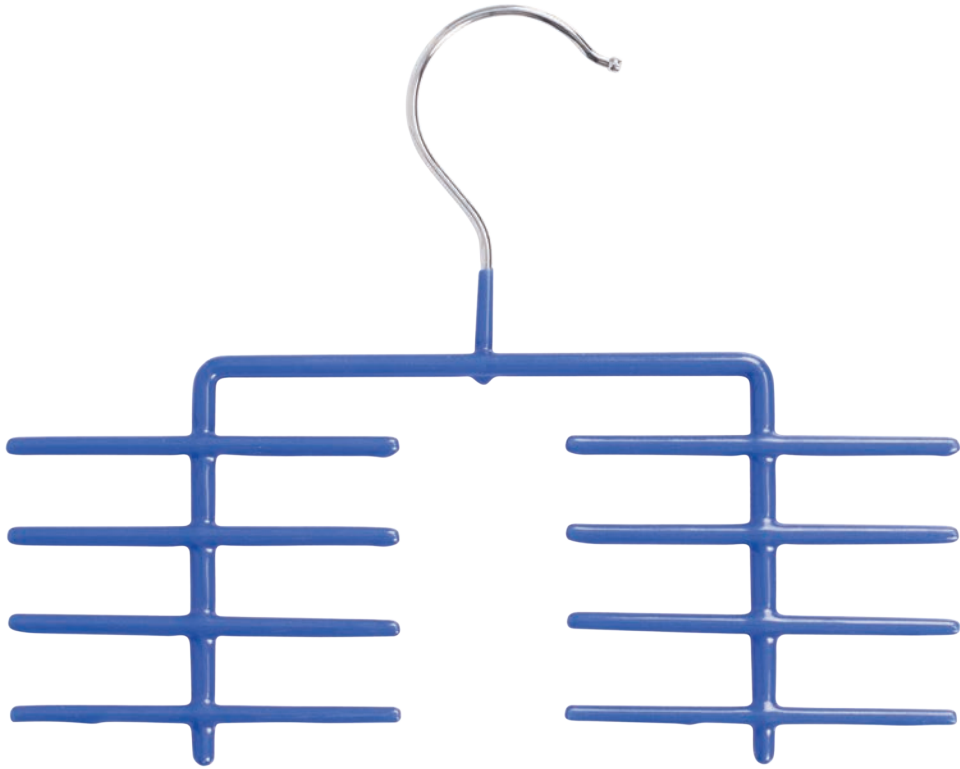

Koli içi adet: 12

FERRO

PVC
COATED
METAL
PVC
KAPLI
METAL

TVL-8020

Anti Slip Bow Hanger With Bar And Hooks
Kancalı Kaydırmaz Askı

Material:

PVC coated metal

PVC kaplı metal